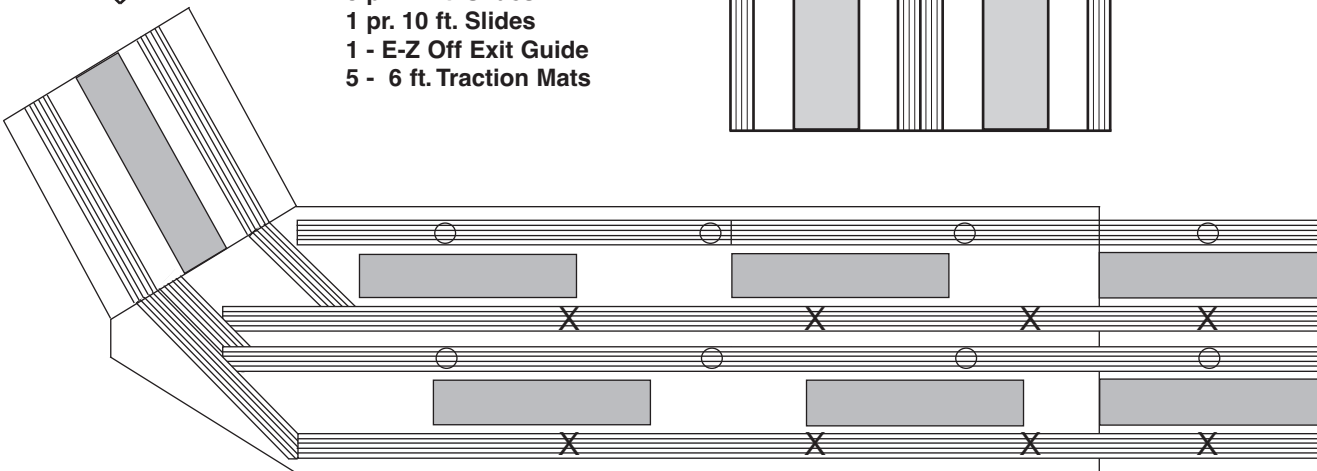

**14 ft. V-NOSE  
W/ RAMP**  
3 pr. 12 ft. Slides  
3 - 6 ft. Traction Mats

**12 ft. ENCLOSED**  
3 pr. 12 ft. Slides  
1 pr. 10 ft. Slides  
1 - E-Z Off Exit Guide  
5 - 6 ft. Traction Mats

**20 ft. OPEN  
or ENCLOSED**  
3 pr. 10 ft. Slides  
3 pr. 12 ft. Slides  
1 - E-Z Off Exit Guide  
7 - 6 ft. Traction Mats

**2- Place In-Line Trailer**  
4 pr. 12ft. Slides  
1 pc 10 ft. Slides  
5 Traction Mats

**3- Place In-Line Trailer**  
5 pr. 12ft. Slides  
1 pc 10 ft. Slides  
6 Traction Mats

**4- Place In-Line Trailer**  
5 pr. 12ft. Slides  
2 1/2 pc 10 ft. Slides  
7 Traction Mats