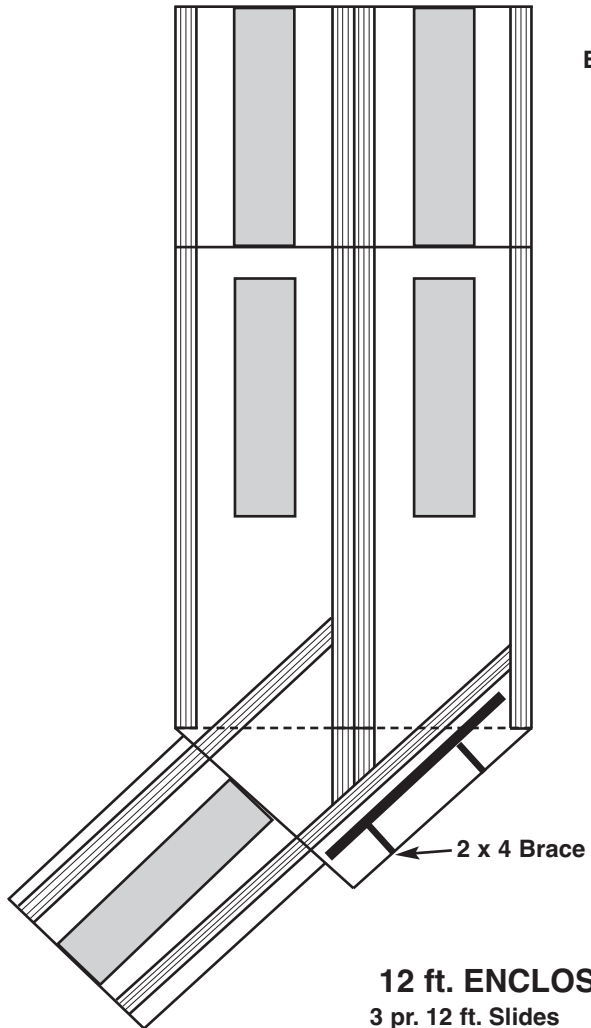

**14 ft. V-NOSE  
W/ RAMP**  
3 pr. 12 ft. Slides  
3 - 6 ft. Traction Mats

**12 ft. ENCLOSED**  
3 pr. 12 ft. Slides  
1 pr. 10 ft. Slides  
1 - E-Z Off Exit Guide  
5 - 6 ft. Traction Mats

**20 ft. OPEN  
or ENCLOSED**  
3 pr. 10 ft. Slides  
3 pr. 12 ft. Slides  
1 - E-Z Off Exit Guide  
7 - 6 ft. Traction Mats

**2- Place In-Line Trailer**  
4 pr. 12ft. Slides  
1 pc 10 ft. Slides  
5 Traction Mats

**3- Place In-Line Trailer**  
5 pr. 12ft. Slides  
1 pc 10 ft. Slides  
6 Traction Mats

**4- Place In-Line Trailer**  
5 pr. 12ft. Slides  
2 1/2 pc 10 ft. Slides  
7 Traction Mats