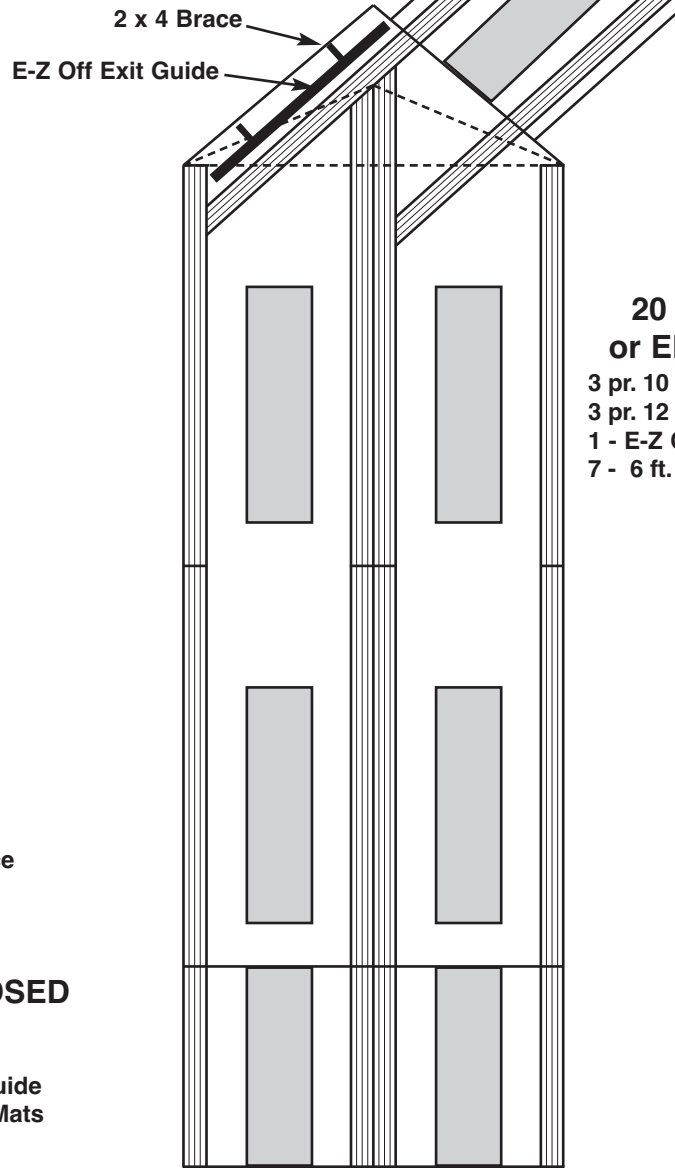

**14 ft. V-NOSE  
W/ RAMP**  
3 pr. 12 ft. Slides  
3 - 6 ft. Traction Mats

**12 ft. ENCLOSED**  
3 pr. 12 ft. Slides  
1 pr. 10 ft. Slides  
1 - E-Z Off Exit Guide  
5 - 6 ft. Traction Mats

**20 ft. OPEN  
or ENCLOSED**  
3 pr. 10 ft. Slides  
3 pr. 12 ft. Slides  
1 - E-Z Off Exit Guide  
7 - 6 ft. Traction Mats

**2- Place In-Line Trailer**  
4 pr. 12ft. Slides  
1 pc 10 ft. Slides  
5 Traction Mats

**3- Place In-Line Trailer**  
5 pr. 12ft. Slides  
1 pc 10 ft. Slides  
6 Traction Mats

**4- Place In-Line Trailer**  
5 pr. 12ft. Slides  
2 1/2 pc 10 ft. Slides  
7 Traction Mats