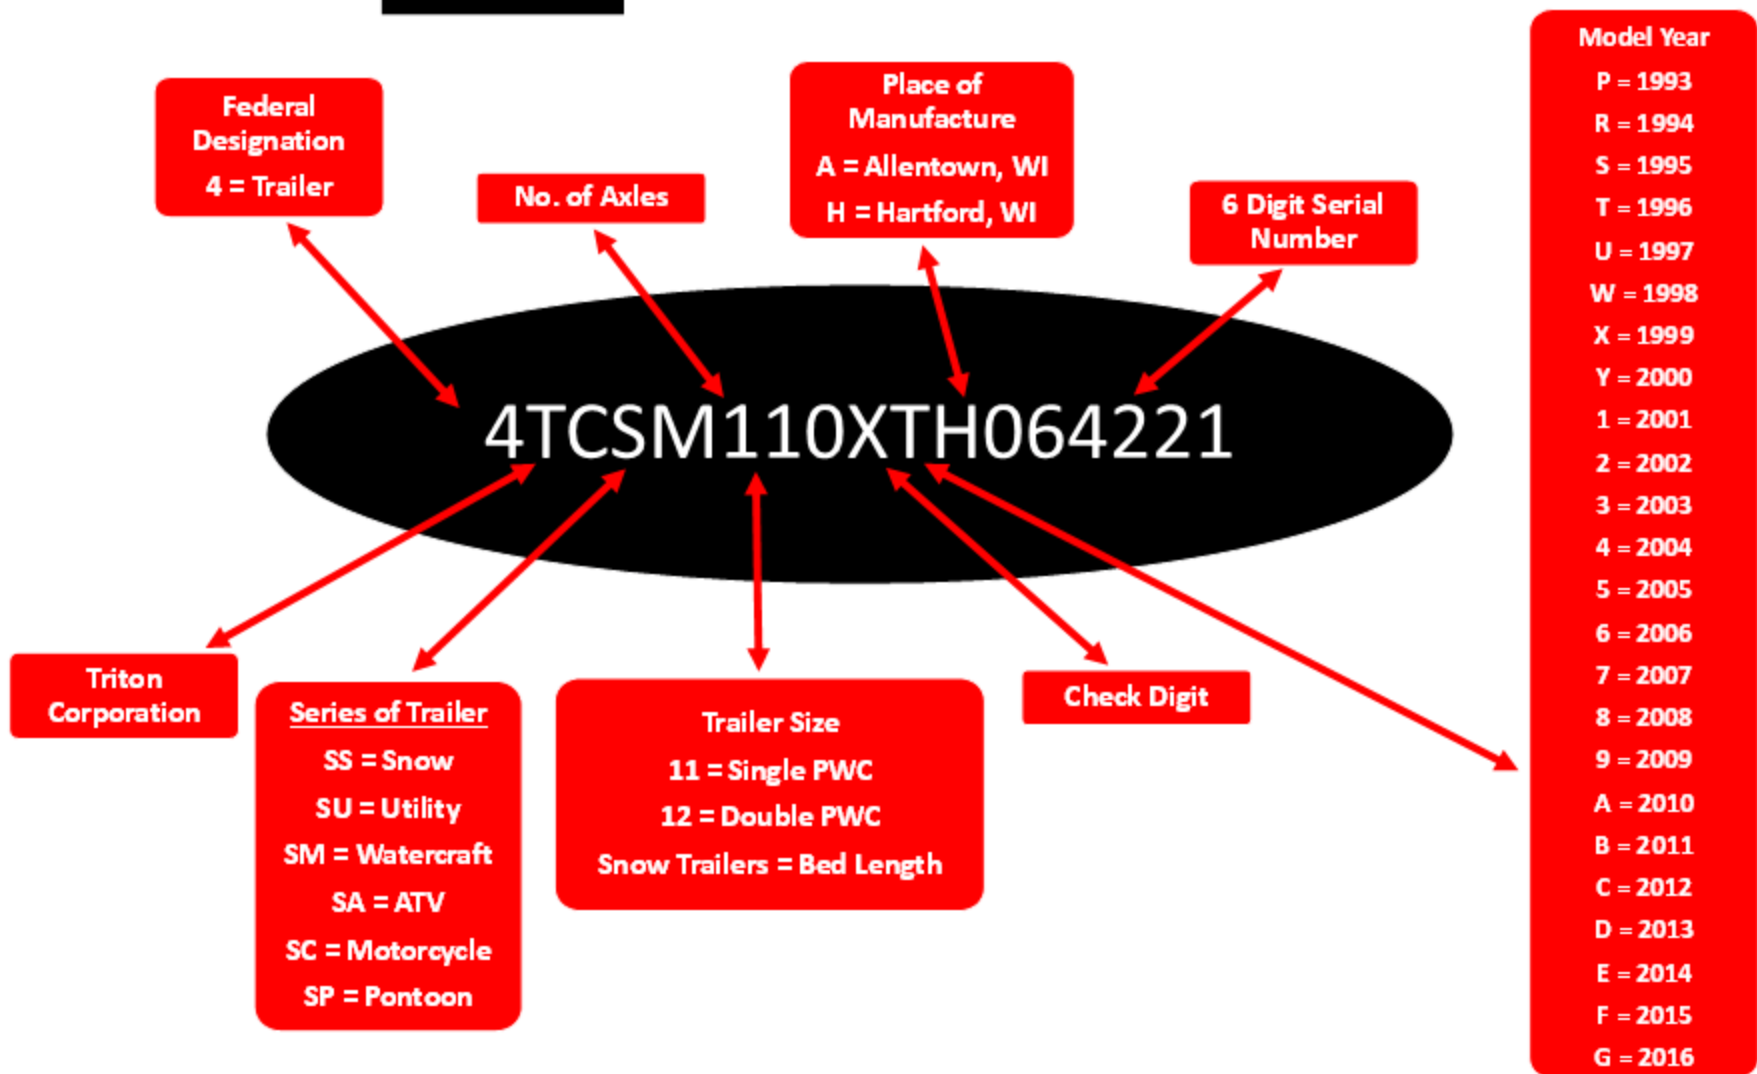

VIN Number Breakdown

Model Year

- P = 1993
- R = 1994
- S = 1995
- T = 1996
- U = 1997
- W = 1998
- X = 1999
- Y = 2000
- 1 = 2001
- 2 = 2002
- 3 = 2003
- 4 = 2004
- 5 = 2005
- 6 = 2006
- 7 = 2007
- 8 = 2008
- 9 = 2009
- A = 2010
- B = 2011
- C = 2012
- D = 2013
- E = 2014
- F = 2015
- G = 2016